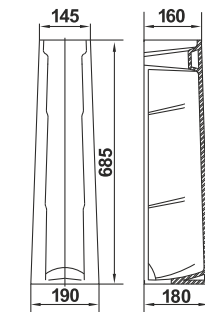

КЕРАМИН

КОЛЛЕКЦИЯ САНИТАРНОЙ КЕРАМИКИ | COLLECTION OF SANITARYWARE

006

Арктик | Arctic

**Коллекция Арктик от Керамин. Скандинавский стиль.
The Arctic Collection from Keramin. Scandinavian Style.**

Современный и актуальный скандинавский стиль коллекции Арктик – идеальное предложение для спокойной и гармоничной ванной комнаты.

Modern and actual Scandinavian style of the Arctic collection is an ideal solution for a quiet and harmonious bathroom.

Умывальник Арктик 60
Wash-basin Arctic 60

007