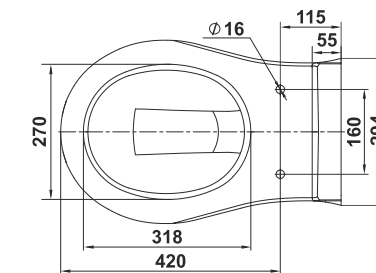

Пьедестал Люкс
Column Lux