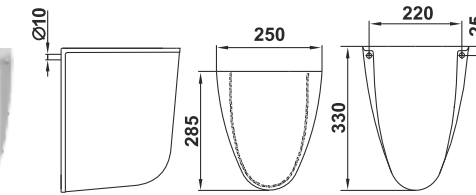

Пьедестал Люкс
Column Lux

031