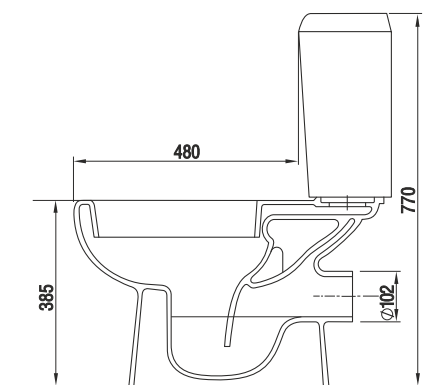

KERAMIN

КОЛЛЕКЦИЯ САНИТАРНОЙ КЕРАМИКИ | COLLECTION OF SANITARYWARE

Гранд | Grand

**Коллекция Гранд от Керамин. Качество, практичность и доступная цена.
The Grand Collection from Keramin. Quality, Practicality and Reasonable Price.**

В изделиях санитарной керамики коллекции Гранд удачно сочетаются качество, практичность и доступная цена. А мягкая линия и классическая стилистика идеально подходят для создания спокойных и гармоничных интерьеров.

Products of Grand sanitary ceramics collection successfully combine quality, practicality and reasonable price. Its soft lines and a classic style are perfect for a peaceful and harmonious interior.

Унитаз консольный Гранд
Wall-hang WC Grand