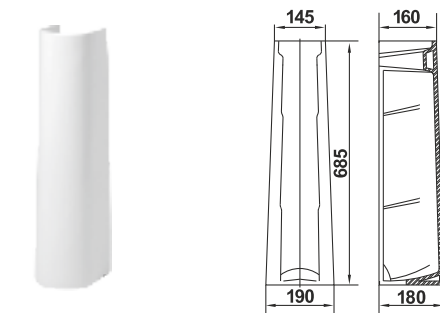

KERAMIN

КОЛЛЕКЦИЯ САНИТАРНОЙ КЕРАМИКИ | COLLECTION OF SANITARYWARE

Гранд | Grand

**Коллекция Гранд от Керамин. Качество, практичность и доступная цена.
The Grand Collection from Keramin. Quality, Practicality and Reasonable Price.**

В изделиях санитарной керамики коллекции Гранд удачно сочетаются качество, практичность и доступная цена. А мягкая линия и классическая стилистика идеально подходят для создания спокойных и гармоничных интерьеров.

Products of Grand sanitary ceramics collection successfully combine quality, practicality and reasonable price. Its soft lines and a classic style are perfect for a peaceful and harmonious interior.