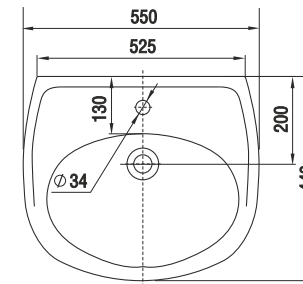

Умывальник Сити 55
Wash-basin City 55