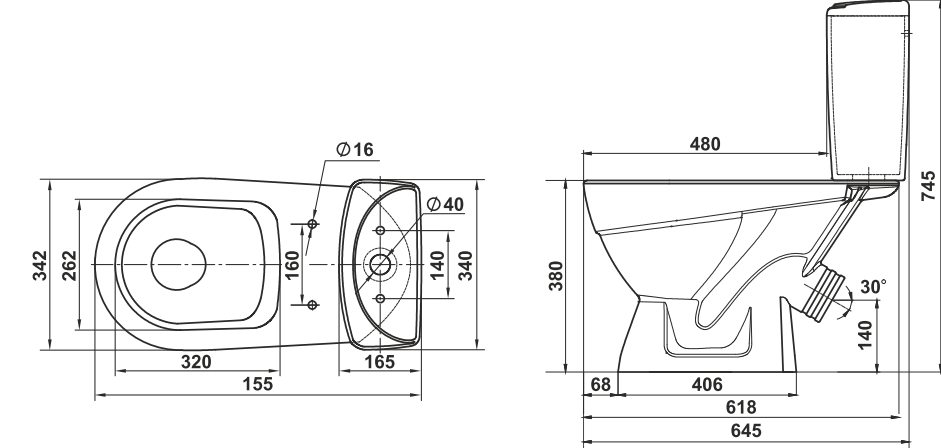

KERAMIN

КОЛЛЕКЦИЯ САНИТАРНОЙ КЕРАМИКИ | COLLECTION OF SANITARYWARE

Палермо | Palermo

Коллекция Палермо от Керамин. Комфорт в каждой детали.
The Palermo Collection from Keramin. Comfort in Every Detail.

Все элементы коллекции Палермо ненавязчиво и уверенно найдут свое место в интерьере ванной комнаты. Конструктивные особенности изделий позволяют обеспечить комфорт и полную гигиеничность при использовании.

All elements of the Palermo collection will gently but surely find their place in the interior of your bathroom. An impressive design will definitely provide comfort and maximum hygiene to the user.

005