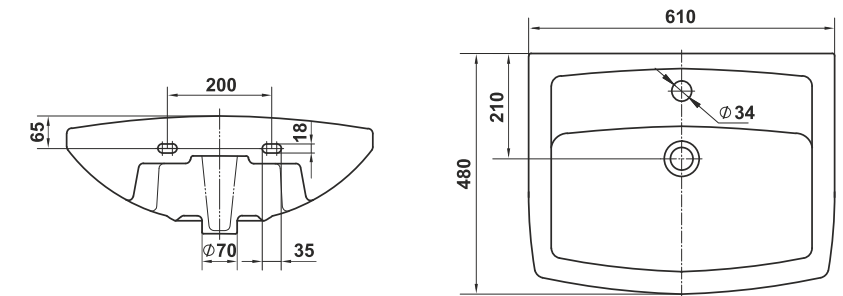

All elements of the Palermo collection will gently but surely find their place in the interior of your bathroom. An impressive design will definitely provide comfort and maximum hygiene to the user.

Умывальник Чезаро 60
Wash-basin Cesaro 60