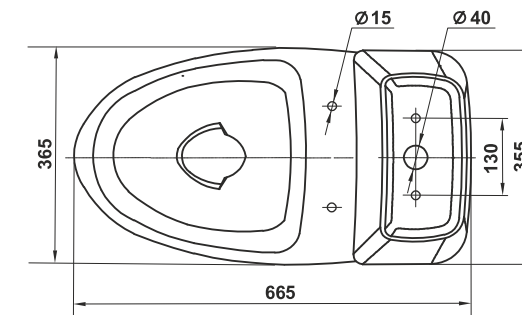

030

Соло | Solo

**Коллекция Соло от Керамин. Доступность и комфорт.
The Solo Collection from Keramin. Accessibility and Comfort.**

Коллекция Соло представляет свежий и вместе с тем долговечный скандинавский дизайн. Плавность линий и спокойствие форм внесет в Ваш интерьер гармонию и создаст пространство комфорта и уюта.

The Solo collection is an example of fresh yet durable Scandinavian design. Smooth lines and calmness of forms will bring harmony in your interior and create a comfort space and coziness.

Пьедестал Люкс
Column Lux

031