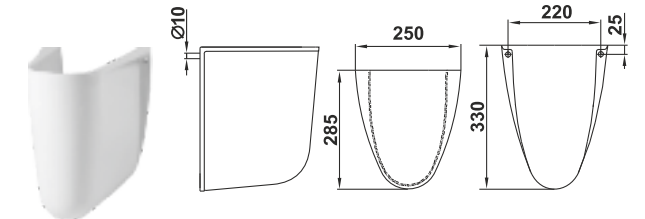

Пьедестал консольный Люкс
Wall-hang column Lux