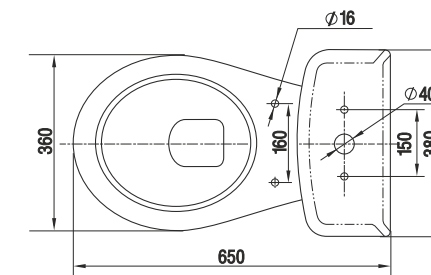

KERAMIN

КОЛЛЕКЦИЯ САНИТАРНОЙ КЕРАМИКИ | COLLECTION OF SANITARYWARE

Гранд | Grand

**Коллекция Гранд от Керамин. Качество, практичность и доступная цена.
The Grand Collection from Keramin. Quality, Practicality and Reasonable Price.**

В изделиях санитарной керамики коллекции Гранд удачно сочетаются качество, практичность и доступная цена. А мягкая линия и классическая стилистика идеально подходят для создания спокойных и гармоничных интерьеров.

Products of Grand sanitary ceramics collection successfully combine quality, practicality and reasonable price. Its soft lines and a classic style are perfect for a peaceful and harmonious interior.

Унитаз консольный Гранд
Wall-hang WC Grand