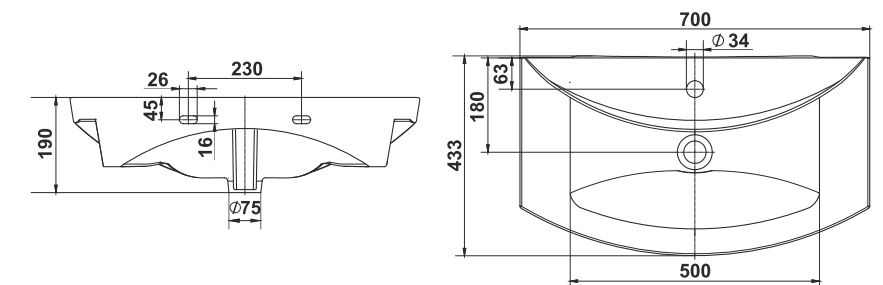

Мебельные умывальники | Recessed Wash-basins

Каждое Ваше утро начинается с привычных, но необходимых действий... Чтобы Ваш день начался хорошо ванная комната должна вызвать только принятые эмоции.

Совершая выбор в пользу мебельных умывальников производства ОАО «Керамин», вместе с приятными эмоциями Вы получаете:

Модный дизайн

Дизайн изделий выдержан в соответствии с актуальными тенденциями мировой керамической моды. Мебельные умывальники «Керамин» не только удобны в использовании, но и прекрасно дополняют интерьер.

Абсолютную белизну и безупречное качество глазури

Все изделия санитарной керамики «Керамин» отличаются ослепительной белизной. Этот совершенный показатель достигнут благодаря инновационным научным разработкам технологической службы компании. Глазурь абсолютно устойчива к пожелтению, повреждениям, воздействиям микроорганизмов и прочим воздействиям.

Все преимущества фарфора

Керамические умывальники бывают фарфоровые, фаянсовые и из шамотных масс. Внешне они ничем не отличаются, однако санитарный фарфор обладает более высоким качеством. Компания «Керамин» производит только фарфоровые умывальники. Фарфор обжигают при температуре 1200 градусов, в виду этого получается особо прочный материал, не поглощающий воду. Фарфоровый умывальник прослужит Вам много лет, не требуя сложного ухода.

Накладной умывальник – это сочетание практичности, функциональности и смелого современного дизайна. Именно эти тенденции стали неотъемлемыми при оборудовании современной ванной комнаты.

Every morning starts with usual, but necessary steps... For a good beginning of a day your bathroom should trigger only positive emotions.