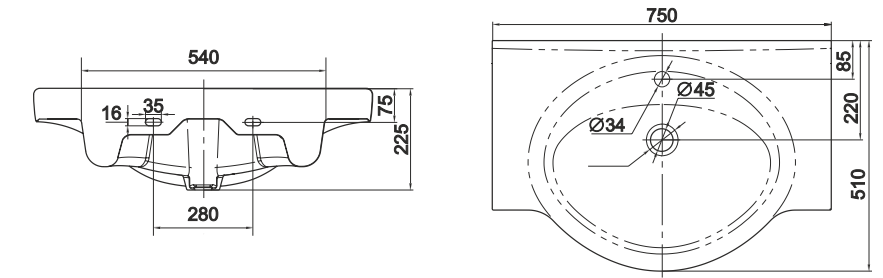

Every morning starts with usual, but necessary steps... For a good beginning of a day your bathroom should trigger only positive emotions.

Making choice in favour of recessed washbasins made by JSC "Keramin", you get positive emotions as well as:

Trendy design

The design of our products is made in accordance with current trends in world ceramic fashion. "Keramin" recessed washbasins are not only easy-to-use, but also match your bathroom interior just perfectly.

Perfect whiteness and quality of glaze

The characteristic feature of sanitary ware products made by "Keramin" is dazzling whiteness, which is possible due to innovative developments of our technical development service. The glaze is resistant to yellowing, damages and other exposures.

All the advantages of porcelain

Ceramic washbasins are made of porcelain, vitreous china or fire-clay. They have no outward differences, but porcelain is of a better quality. "Keramin" produces only porcelain washbasins. Porcelain is fired at the temperature of 1200 degrees, which makes it especially resistant without water absorption. Porcelain washbasin needs no special care and will be in use for a long time.

Overhead washbasin is a combination of usability, functionality and up-to-date audacious design. Exactly these tendencies have become essential in the process of modern bathroom equipping.

Умывальник мебельный Норд 75
Semi-recessed wash-basin Nord 75