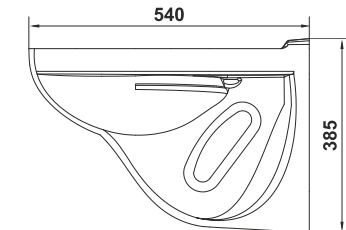

KERAMIN

КОЛЛЕКЦИЯ САНИТАРНОЙ КЕРАМИКИ | COLLECTION OF SANITARYWARE

Гранд | Grand

**Коллекция Гранд от Керамин. Качество, практичность и доступная цена.
The Grand Collection from Keramin. Quality, Practicality and Reasonable Price.**

В изделиях санитарной керамики коллекции Гранд удачно сочетаются качество, практичность и доступная цена. А мягкая линия и классическая стилистика идеально подходят для создания спокойных и гармоничных интерьеров.

Products of Grand sanitary ceramics collection successfully combine quality, practicality and reasonable price. Its soft lines and a classic style are perfect for a peaceful and harmonious interior.

Пьедестал Люкс
Column Lux