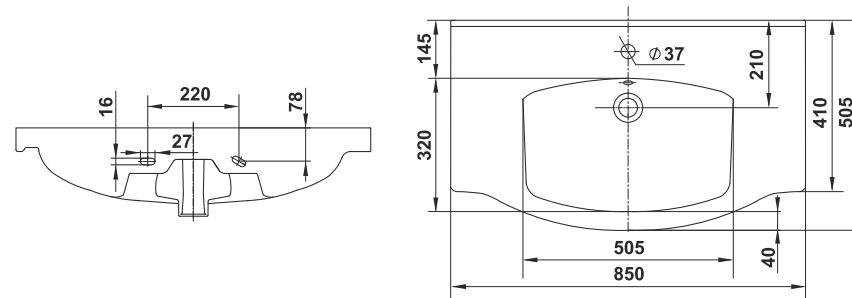

Мебельные умывальники | Recessed Wash-basins

Каждое Ваше утро начинается с привычных, но необходимых действий... Чтобы Ваш день начался хорошо ванная комната должна вызвать только принятые эмоции.

Совершая выбор в пользу мебельных умывальников производства ОАО «Керамин», вместе с приятными эмоциями Вы получаете:

Модный дизайн

Дизайн изделий выдержан в соответствии с актуальными тенденциями мировой керамической моды. Мебельные умывальники «Керамин» не только удобны в использовании, но и прекрасно дополняют интерьер.

Абсолютную белизну и безупречное качество глазури

Все изделия санитарной керамики «Керамин» отличаются ослепительной белизной. Этот совершенный показатель достигнут благодаря инновационным научным разработкам технологической службы компании. Глазурь абсолютно устойчива к пожелтению, повреждениям, воздействиям микроорганизмов и прочим воздействиям.

Все преимущества фарфора

Керамические умывальники бывают фарфоровые, фаянсовые и из шамотных масс. Внешне они ничем не отличаются, однако санитарный фарфор обладает более высоким качеством. Компания «Керамин» производит только фарфоровые умывальники. Фарфор обжигают при температуре 1200 градусов, в виду этого получается особо прочный материал, не поглощающий воду. Фарфоровый умывальник прослужит Вам много лет, не требуя сложного ухода.

Накладной умывальник – это сочетание практичности, функциональности и смелого современного дизайна. Именно эти тенденции стали неотъемлемыми при оборудовании современной ванной комнаты.

Every morning starts with usual, but necessary steps... For a good beginning of a day your bathroom should trigger only positive emotions.