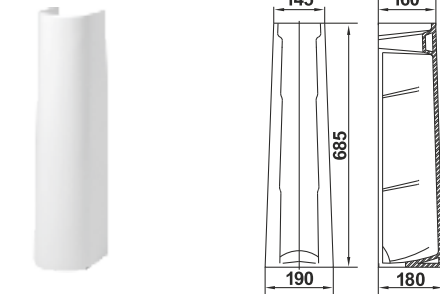

Пьедестал Люкс
Column Lux

005