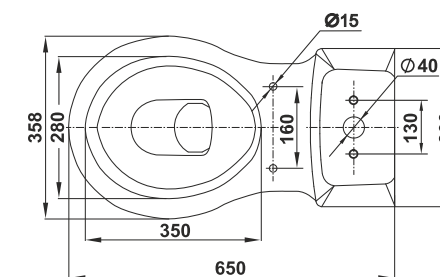

КЕРАМИН

КОЛЛЕКЦИЯ САНИТАРНОЙ КЕРАМИКИ | COLLECTION OF SANITARYWARE

006

Арктик | Arctic

**Коллекция Арктик от Керамин. Скандинавский стиль.
The Arctic Collection from Keramin. Scandinavian Style.**

Современный и актуальный скандинавский стиль коллекции Арктик – идеальное предложение для спокойной и гармоничной ванной комнаты.

Modern and actual Scandinavian style of the Arctic collection is an ideal solution for a quiet and harmonious bathroom.

Умывальник Арктик 60
Wash-basin Arctic 60

007