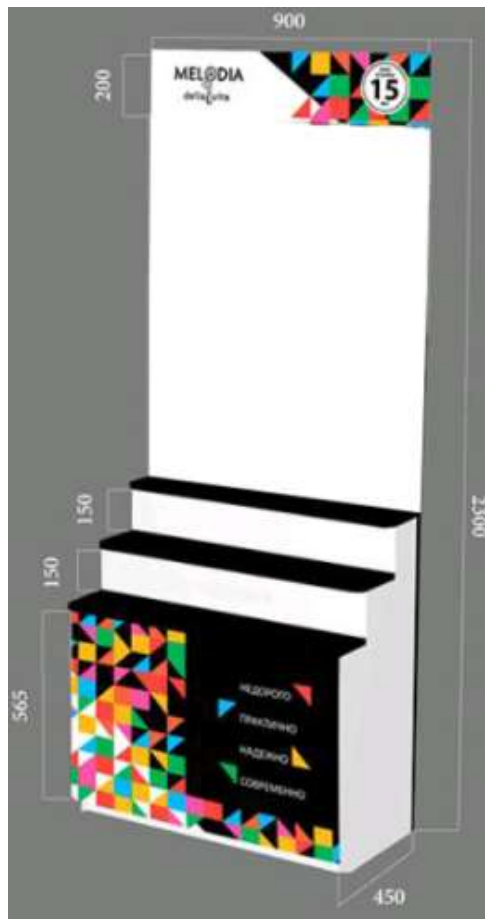

MELODIA

della vita

Рекламный стенд для смесителей универсальный MELODIA с наклейкой код 88306

На стенд можно разместить 9 настенных и 17 настольных смесителей.

Крепеж для стенда выписывается отдельно в количестве 18шт код 33936