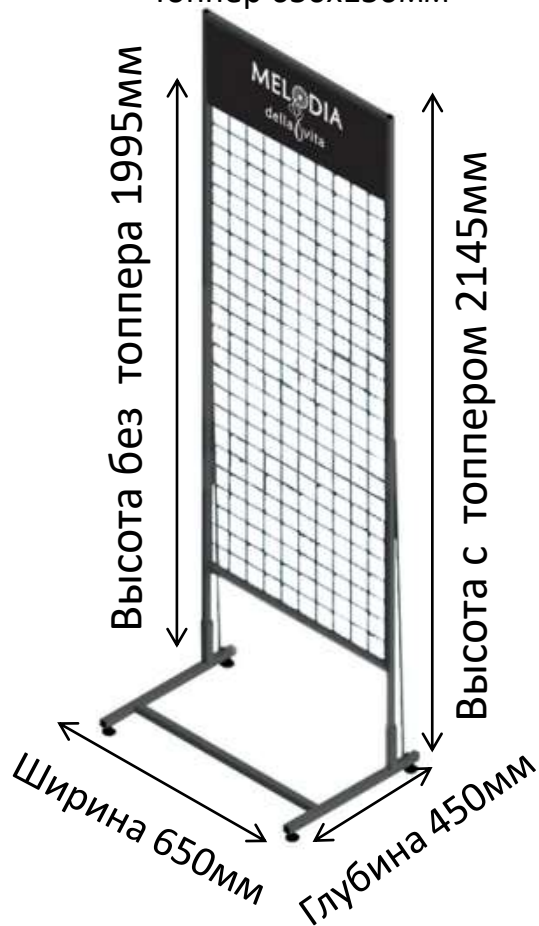

MELODIA Торговое оборудование

della vita

Топпер 650x150мм

Стенд пристенный
650x450мм
Чёрный код 996694