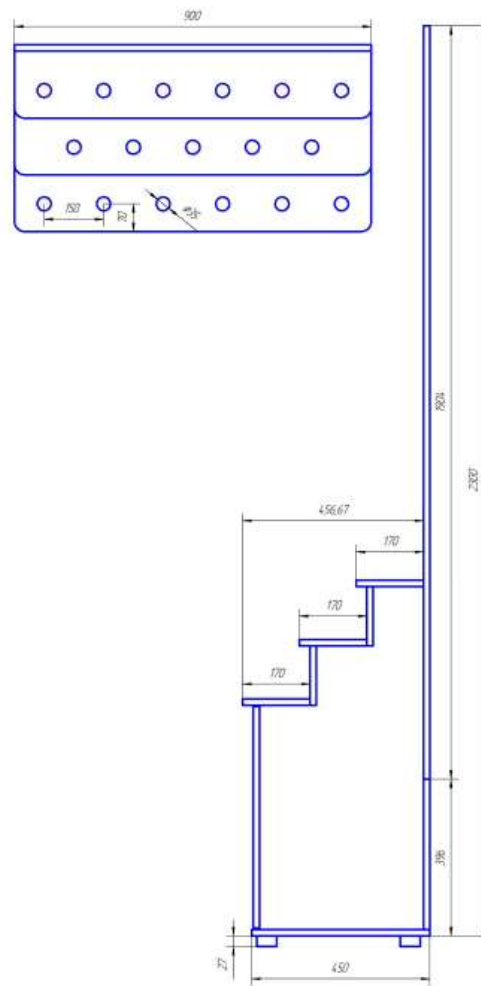

MELODIA

della vita

Рекламный стенд для смесителей универсальный MELODIA с наклейкой код 88306

На стенд можно разместить 9 настенных и 17 настольных смесителей.

Крепеж для стенда выписывается отдельно в количестве 18шт код 33936