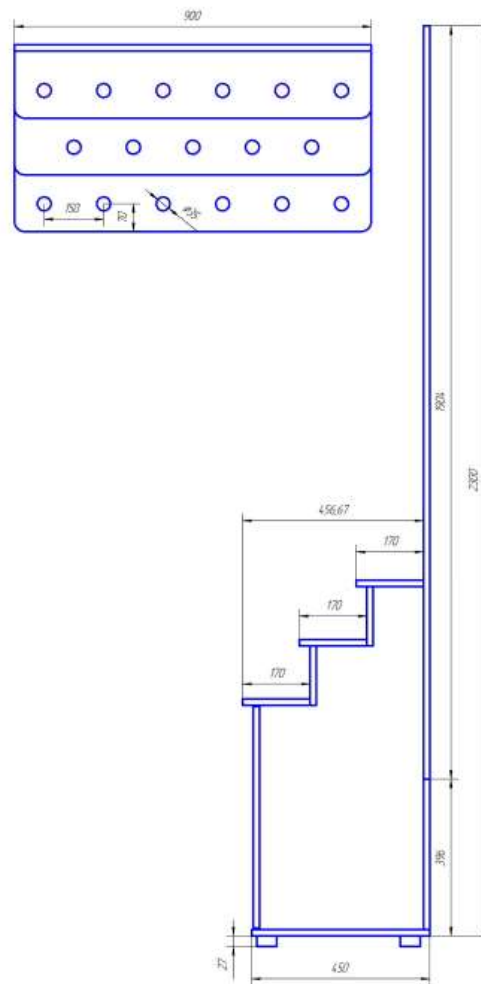

MELODIA

della vita

Рекламный стенд для смесителей универсальный MELODIA с наклейкой код 88306

На стенд можно разместить 9 настенных и 17 настольных смесителей.

Крепеж для стенда выписывается отдельно в количестве 18шт код 33936